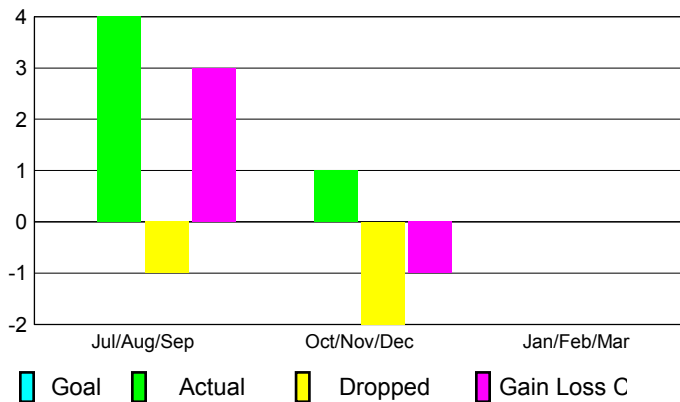

2012-2013 GMT Reports for District (or Undistricted) **District 318 C**

GMT: M NAGARAJAN

Location: INDIA

GMT CA: 6

CLUBS

Club Results
2012-2013

Clubs
2011-2012

Month	New Club Goal	Actual New Clubs	Actual Dropped Clubs	Gain/Loss of Clubs	Gain/Loss of Clubs
Jul/Aug/Sep		4	-1	3	1
Oct/Nov/Dec		1	-2	-1	0
Jan/Feb/Mar					1
Totals		5	-3	2	2

Club Results 2012-2013

Goal, New, Dropped, Gain/Loss

Comparison of Club Gain/Loss

Current Year Compared to the Previous Year

YTD Status Quo Clubs 2012-2013

Status Quo Clubs Compared to Status Quo Members

MEMBERSHIP