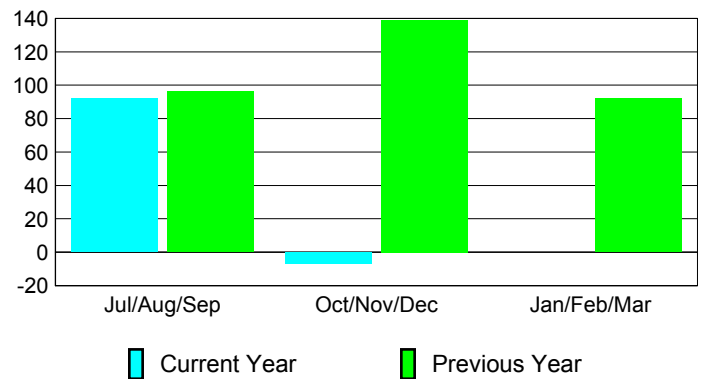

Membership Results
2012-2013

Membership
2011-2012

Month	Net Memb Goal	Actual New Memb	Actual Dropped Memb	Gain/Loss of Memb	Gain/Loss of Memb
Jul/Aug/Sep		158	-66	92	96
Oct/Nov/Dec		59	-66	-7	139
Jan/Feb/Mar					92
Totals		217	-132	85	327

Membership Results 2012-2013

Goal, New, Dropped, Gain/Loss

Comparison of Membership Gain/Loss

Current Year Compared to the Previous Year

Gender Comparison 2012-2013

Jul/Aug/Sep

Oct/Nov/Dec

Jan/Feb/Mar