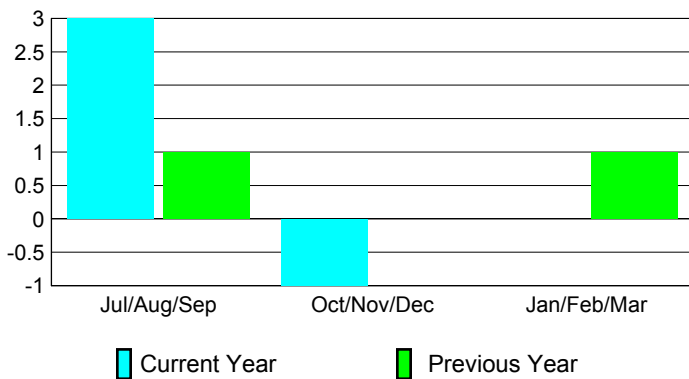

Club Results 2012-2013

Goal, New, Dropped, Gain/Loss

Comparison of Club Gain/Loss

Current Year Compared to the Previous Year

YTD Status Quo Clubs 2012-2013

Status Quo Clubs Compared to Status Quo Members

MEMBERSHIP