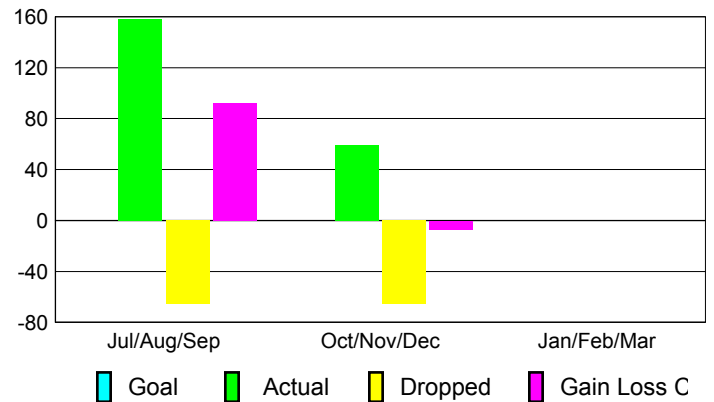

Membership Results 2012-2013

Goal, New, Dropped, Gain/Loss

Comparison of Membership Gain/Loss

Current Year Compared to the Previous Year